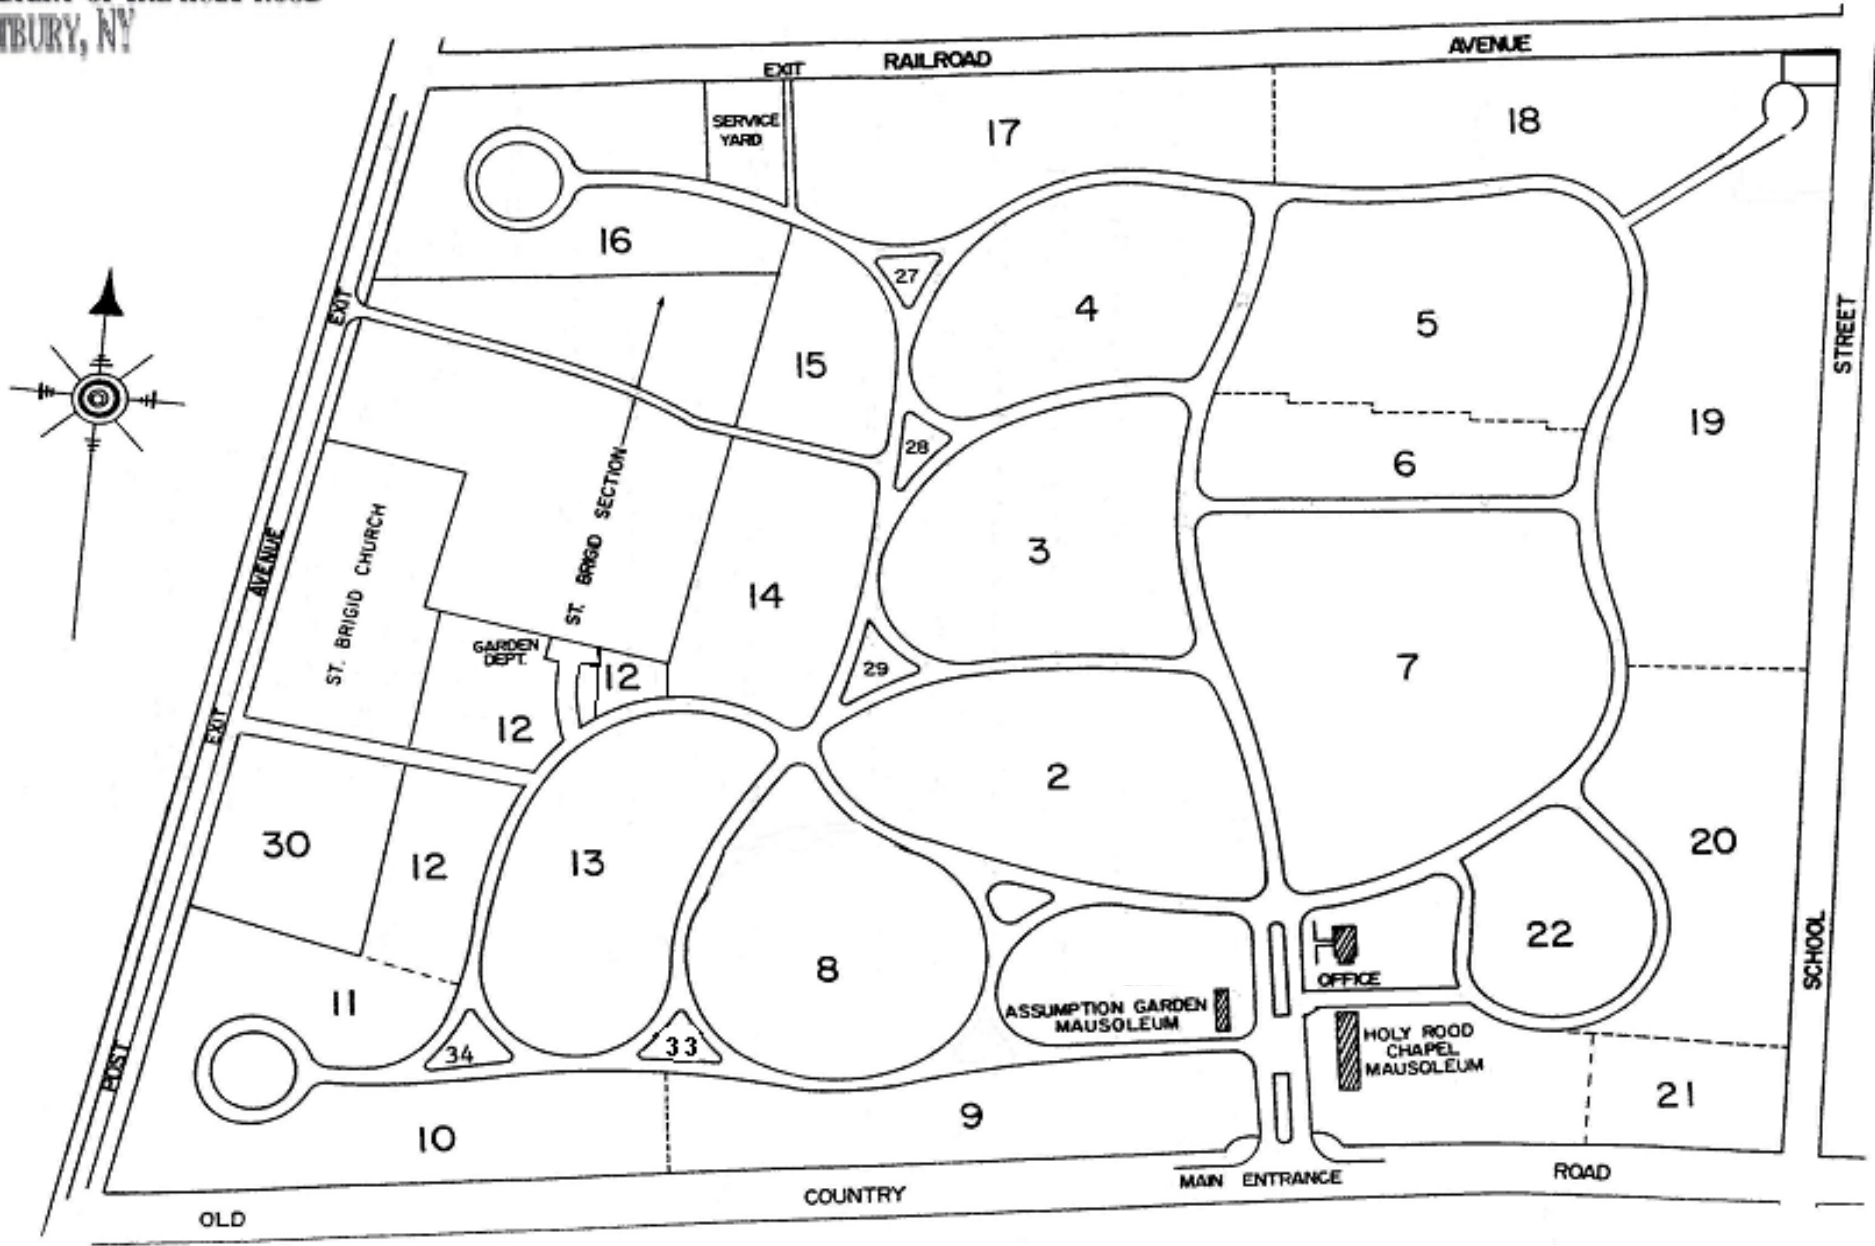

CEMETERY OF THE HOLY ROOD
WESTBURY, NY

Gate Hours 8:00 AM to 5:00 PM EVERY DAY

www.eelongisland.org

SECURE YOUR VEHICLE WHILE VISITING
USE CAUTION WHEN TRAVERSING LAWN AREAS

Mausoleum and Chapel Buildings close at 4:30 PM