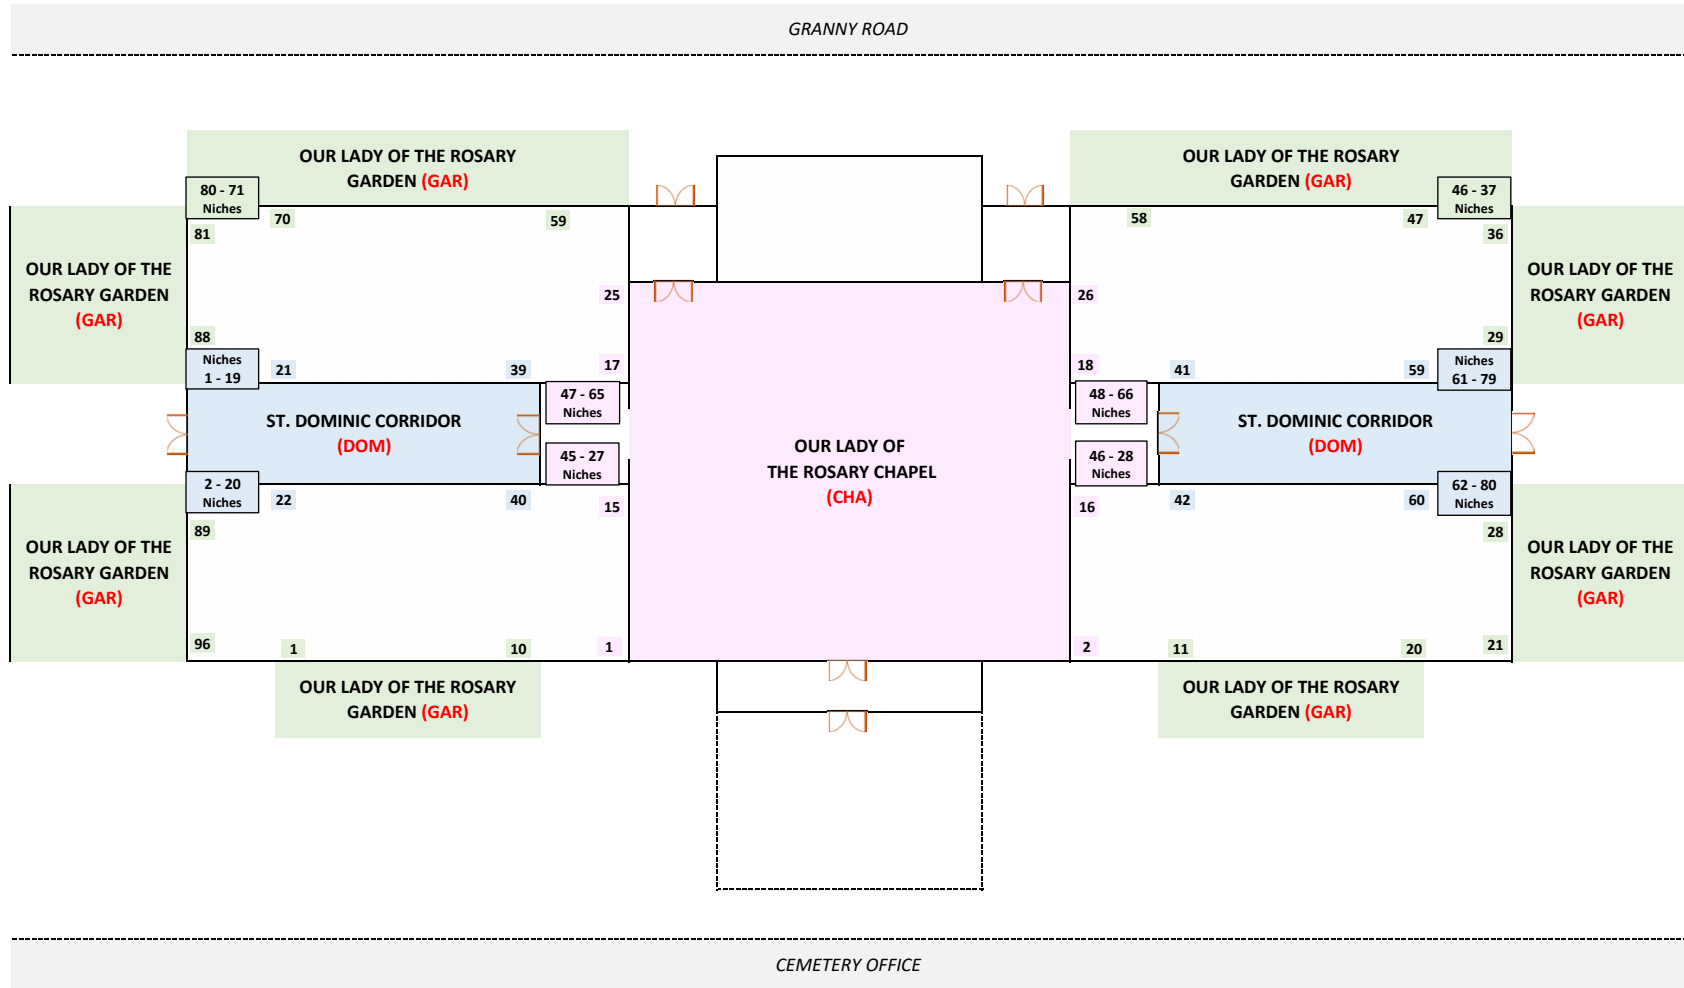

# Holy Sepulchre Cemetery

## Our Lady of the Rosary Chapel Mausoleum (OLR)

**Locate a Loved One**  
Scan QR Code with your mobile device to access the search tool

Corridor	Section Abbreviation	Corridor Abbreviation
Our Lady of the Rosary Chapel	OLR	CHA
St. Dominic Corridor	OLR	DOM
Our Lady of the Rosary Garden	OLR	GAR

**Mausoleum Buildings Open**

**8AM to 4:30PM Daily**