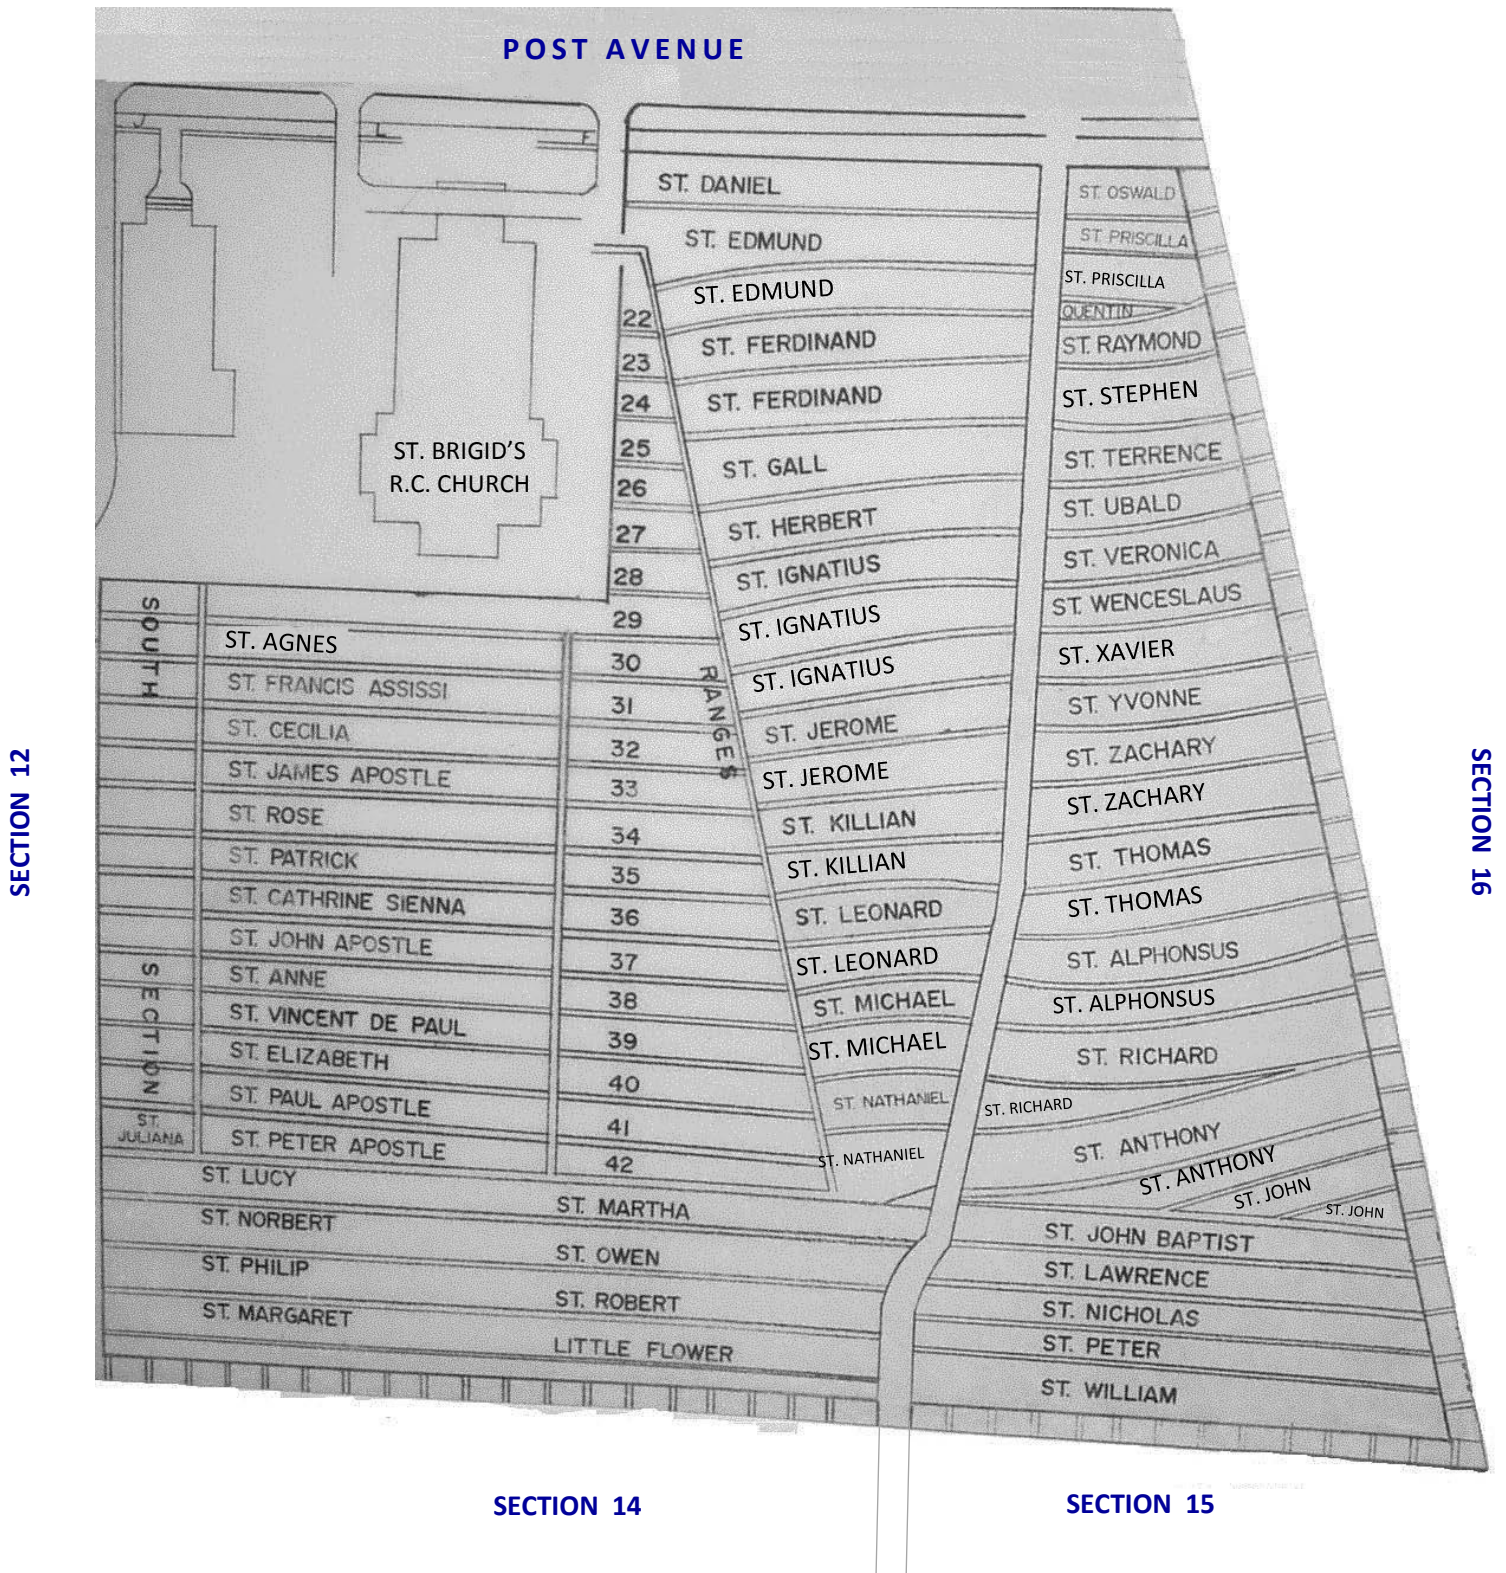

CEMETERY OF THE HOLY ROOD

ST. BRIGID SECTION MAP

Locate a Loved One
 Scan QR Code with your mobile device
 to access the search tool

SECURE YOUR VEHICLES WHILE VISITING
USE CAUTION WHEN TRAVERSING LAWN AREAS