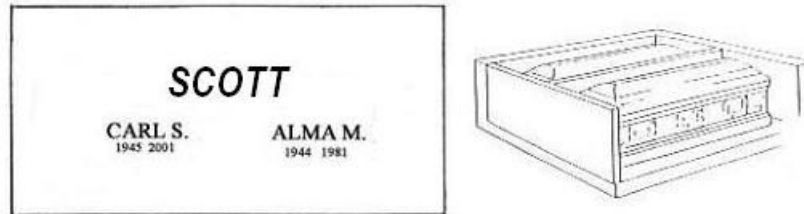

Catholic Cemeteries

Determining Crypt - Configuration Types

SS = Side by Side Companion Placement Permitted

S = Single Crypt Placement Permitted

S = True Companion Placement Permitted

(N = Cremation Niche Placement Permitted)