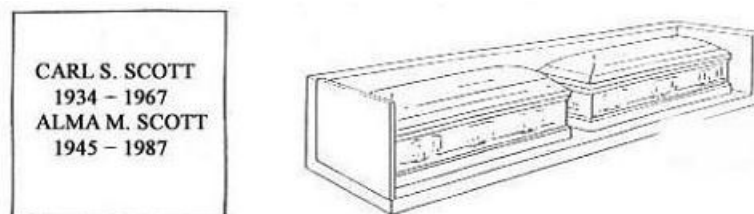

Catholic Cemeteries

Determining Crypt - Configuration Types

SS = Side by Side Companion Placement Permitted

S = Single Crypt Placement Permitted

S = True Companion Placement Permitted

(N = Cremation Niche Placement Permitted)