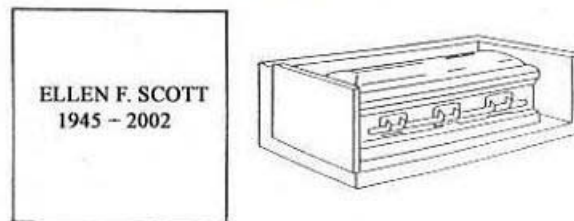

Catholic Cemeteries

Determining Crypt - Configuration Types

SS = Side by Side Companion Placement Permitted

S = Single Crypt Placement Permitted

S = True Companion Placement Permitted

(N = Cremation Niche Placement Permitted)